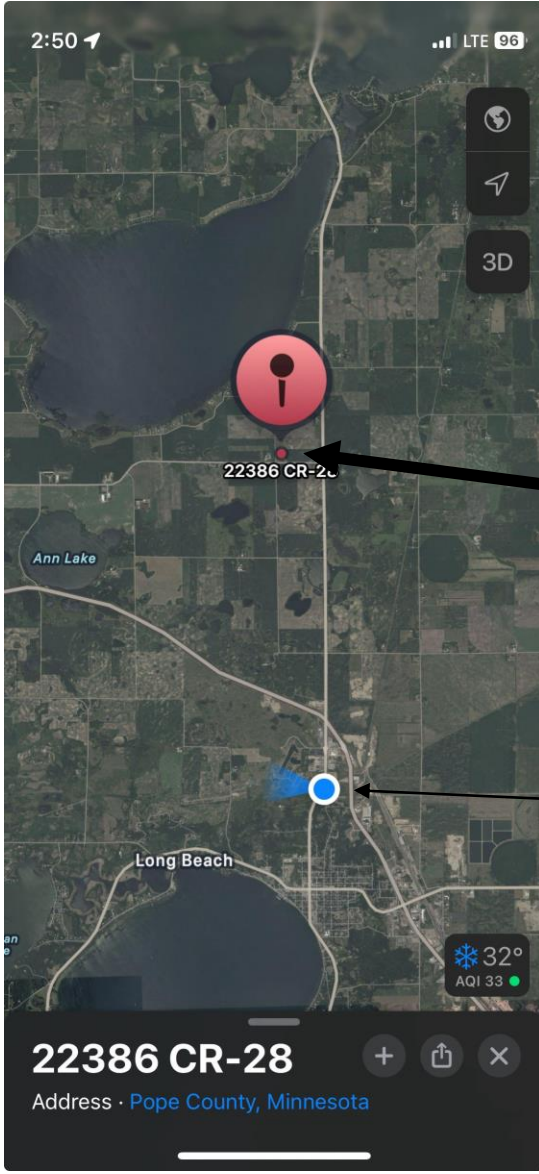

Alexandria

*TREE
PICK UP*

Pope SWCD Office 1680 Franklin Street, North Glenwood

Glenwood