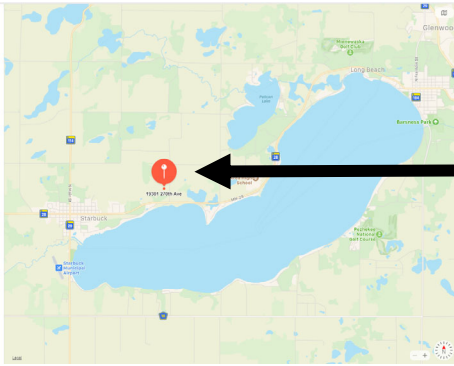

**POPE SOIL & WATER**

1680 Franklin St N  
Glenwood, MN 56334-2011  
(320) 634-5327  
Fax: (320) 634-4278

CONSERVATION DISTRICT

**TREE PICK UP TIME HAS ARRIVED**

**The trees and shrubs you ordered from Pope Soil and Water Conservation District will be ready to pick up between 3 p.m. and 4:30 p.m. on Friday, April 30th and 8:00 a.m. till Noon on Saturday, May 1<sup>st</sup>.**

**We will know if we have additional trees and shrubs right away. Extra trees will be available at these same times.**

Pick up will be at the Karen Erickson Farm 19381 270<sup>th</sup> Ave, Starbuck, MN 56381. A map of the pickup location printed below. *We ask that you arrange to pick up your trees/shrubs at this time.*

**TREE  
PICK  
UP**

*From Glenwood/Starbuck:* Take Hwy 28 W toward Morris go north on 270<sup>th</sup> Ave between Glenwood and Starbuck. PLEASE NOTE OUR PICKUP LOCATION HAS CHANGED!

**PICK UP DAY PROTOCOL DUE TO COVID-19**