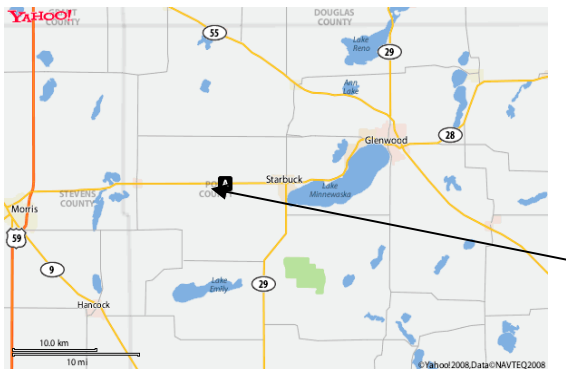

POPE SOIL & WATER

CONSERVATION DISTRICT

TREE PICKUP TIME HAS ARRIVED

The Trees/shrubs you ordered from Pope SWCD will be ready to pick up between 3 p.m. and 4:30 p.m. on Friday, May 3rd and 8:00 a.m. and Noon on Saturday, May 4th. We will know if we have additional trees/shrubs right away. These will be available at pick up times.

Pick up will be at the Kelly and Audrey Erickson Farm 33125 State Hwy 28, Starbuck, MN 56381. A map of the pickup location printed below. **We ask that you arrange to pick up your trees/shrubs at this time.**

TREE PICKUP

From Glenwood/Starbuck: Take Hwy 28 W toward Morris go approximately 12 miles watch for tree pickup signs on South side of road. It is located about 4 more miles west of Starbuck on HWY 28, south side of the road.